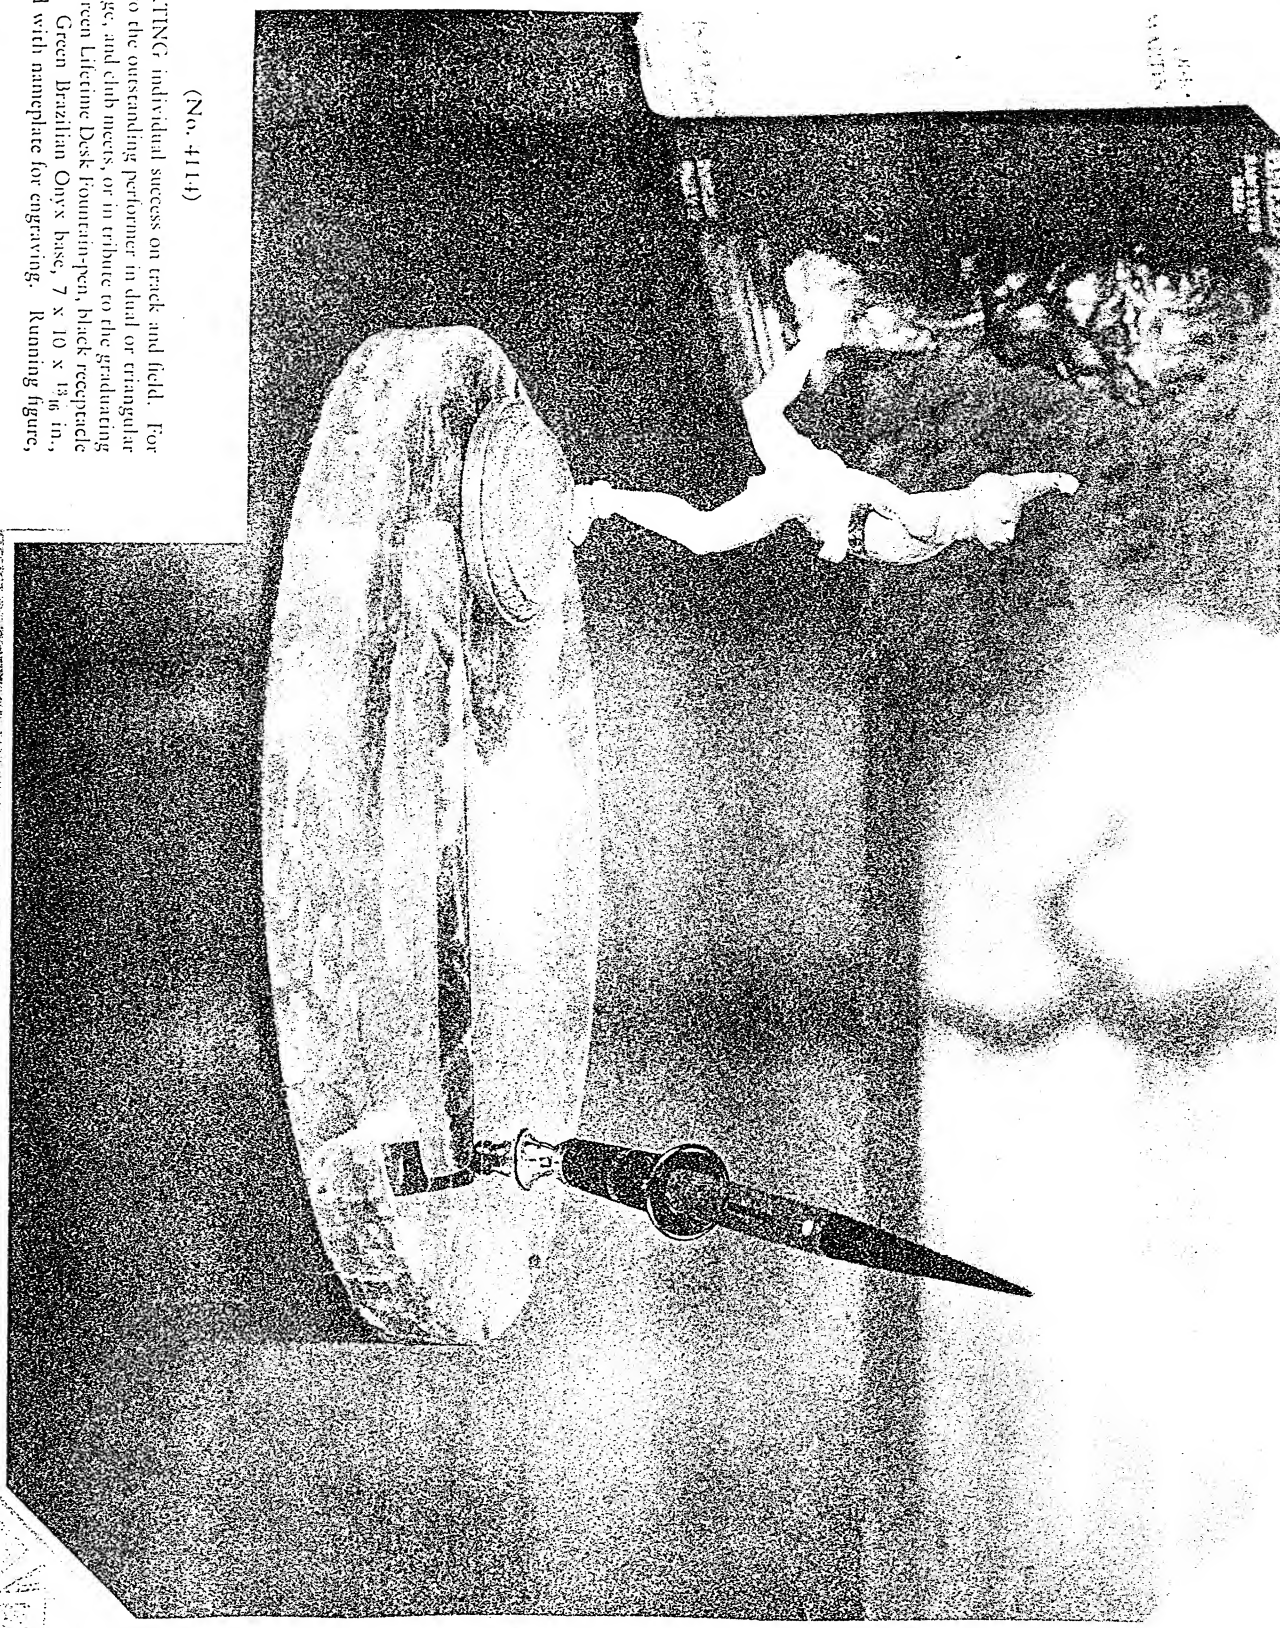

(No. 4114)

COMMEMORATING individual success on track and field. For presentation to the outstanding performer in dual or triangular high school, college, and club meets, or in tribute to the graduating track captain. Green Lifetime Desk Fountain-pen, black receptacle with gold band. Green Brazilian Onyx base, 7 x 10 x 13¹⁶ in., grooved, mounted with nameplate for engraving. Running figure, 5⁷/₈ in. high.

- Bronze, List price $42
- Silver, List price $43
- Gold, List price $44

77A